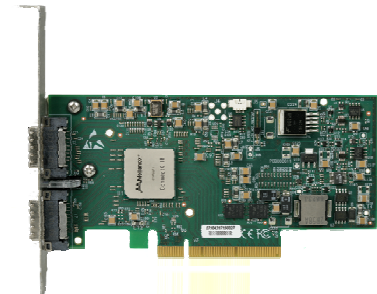

System Boards from Tyan®

TYAN

**For 1U/4, 2U/12 or 3U/16 Drive Chassis
S3992G3NR-E**

ECC DIMMS from SMART®

SMART®
Modular Technologies

	PC2-5300 (667MHz)
1GB	SG1287RD264852-QB2
2GB	SG2567RDR212852-HC
4GB	SG5127RDR225652-SQ

Longevity processors from AMD

AMD

Smarter Choice

	Single Core	Dual Core	Quad-core
1.8 GHz @45W	2204EE	2210EE	N/A
1.8GHz @68W	N/A	2208HE	23HF (79W)
2.2GHz @ 68W	N/A	2214HE	N/A
2.2GHz @ 115	N/A	N/A	2354

Three Fabric Interface Options

Fibre Channel™

Power Behind the Storage

Celerity FC-84EN

10GbE

S320E-CXA

InfiniBand™

ConnectX® IB Dual-Port Adapter Card

Seagate