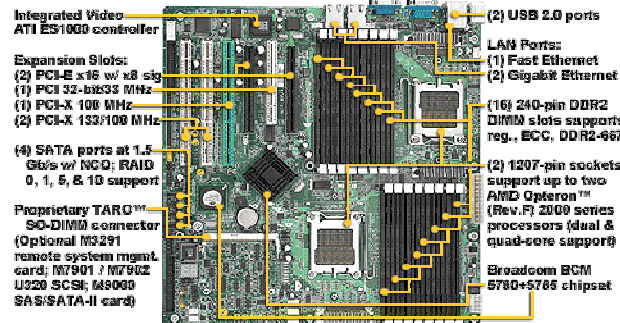

Validated Echo Storage Server Program

Chassis from AIC

AIC

Advanced Industrial Computer, Inc.

**1U- 4 Drive
Dual 450W PS
Value Application Server**

**2U- 12 Drive
Dual 650W PS
Mid-ranger Storage**

**3U- 16 Drive
Dual 800W PS
High-end Storage**

System Boards from Tyan®

TYAN

**For 1U/4, 2U/12 or 3U/16 Drive Chassis
S3992G3NR-E**

ECC DIMMS from SMART®

SMART®
Modular Technologies

	PC2-5300 (667MHz)
1GB	SG1287RD264852-QB2
2GB	SG2567RDR212852-HC
4GB	SG5127RDR225652-SQ

Fibre Channel™

Power Behind the Storage

Celerity FC-84EN

10GbE

S320E-CXA

InfiniBand™

ConnectX® IB Dual-Port Adapter Card

Seagate